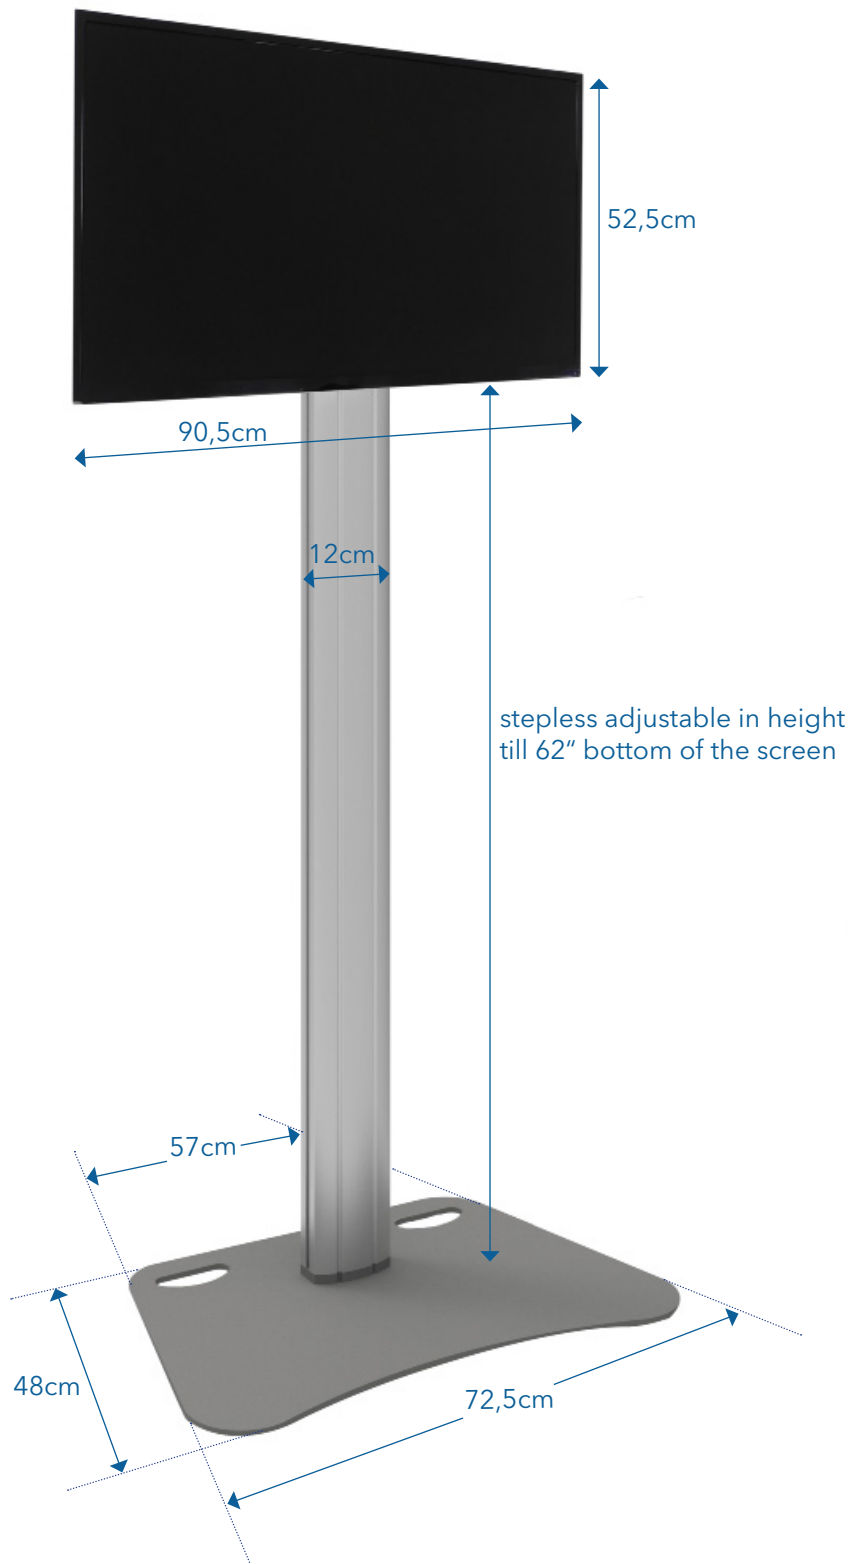

PROFESSIONAL

RENTAL · SALES · EVENT SOLUTIONS

Samsung LH40DBD LED LCD Screen HD 1920x1080

transport case for screen, without wheels:
w/d/h: 98 / 16 / 60cm
weight: 22kg

transport case for stand light:
w/d/h: 114,5 / 36 / 68,5cm
weight: 60kg