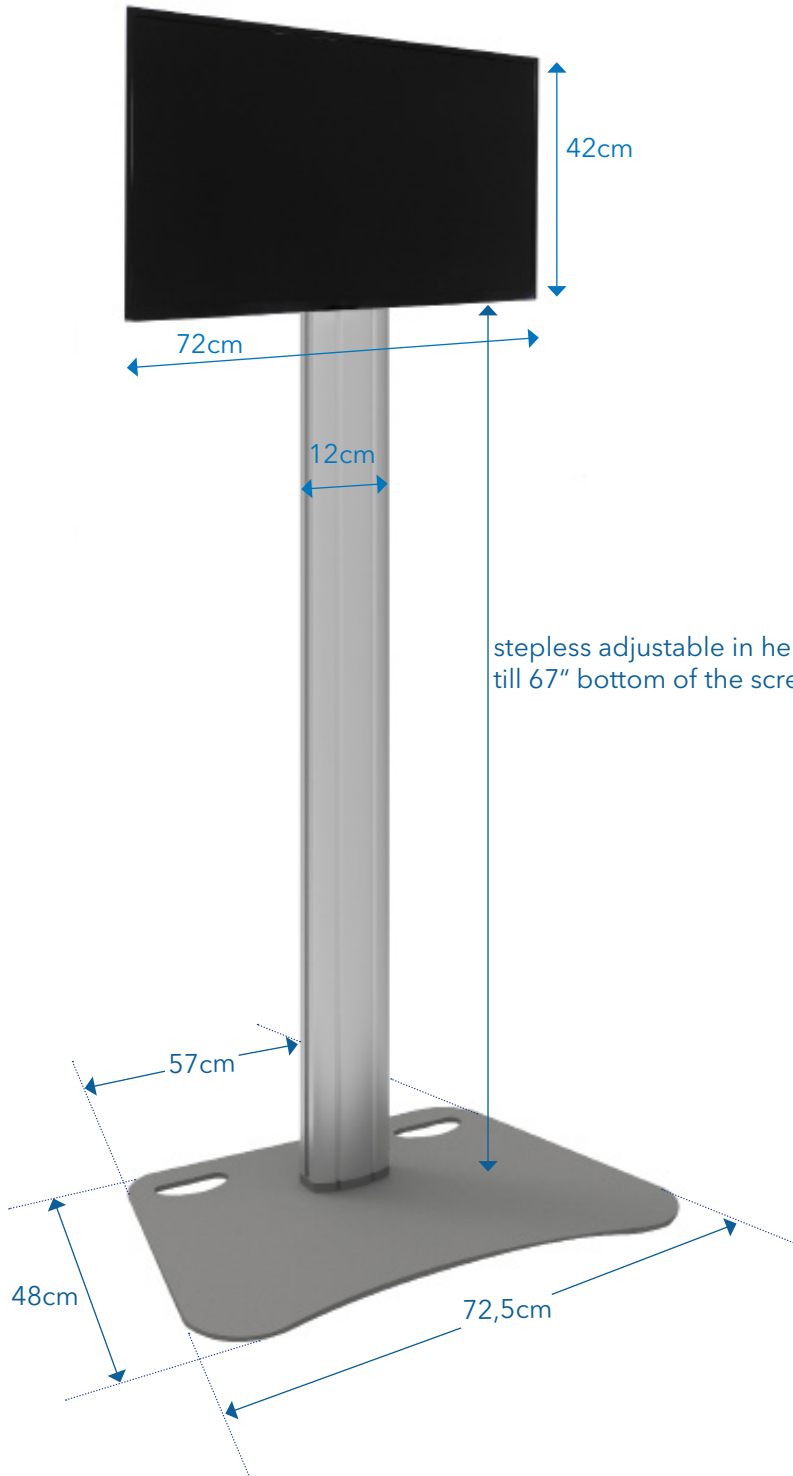

## Samsung LH32DBD LCD screen HD 1920x1080

transport case for screen, without wheels:  
w/d/h: 80 / 18 / 50cm  
weight: 14kg

transport case for stand light:  
w/d/h: 114,5 / 36 / 68,5cm  
weight: 60kg