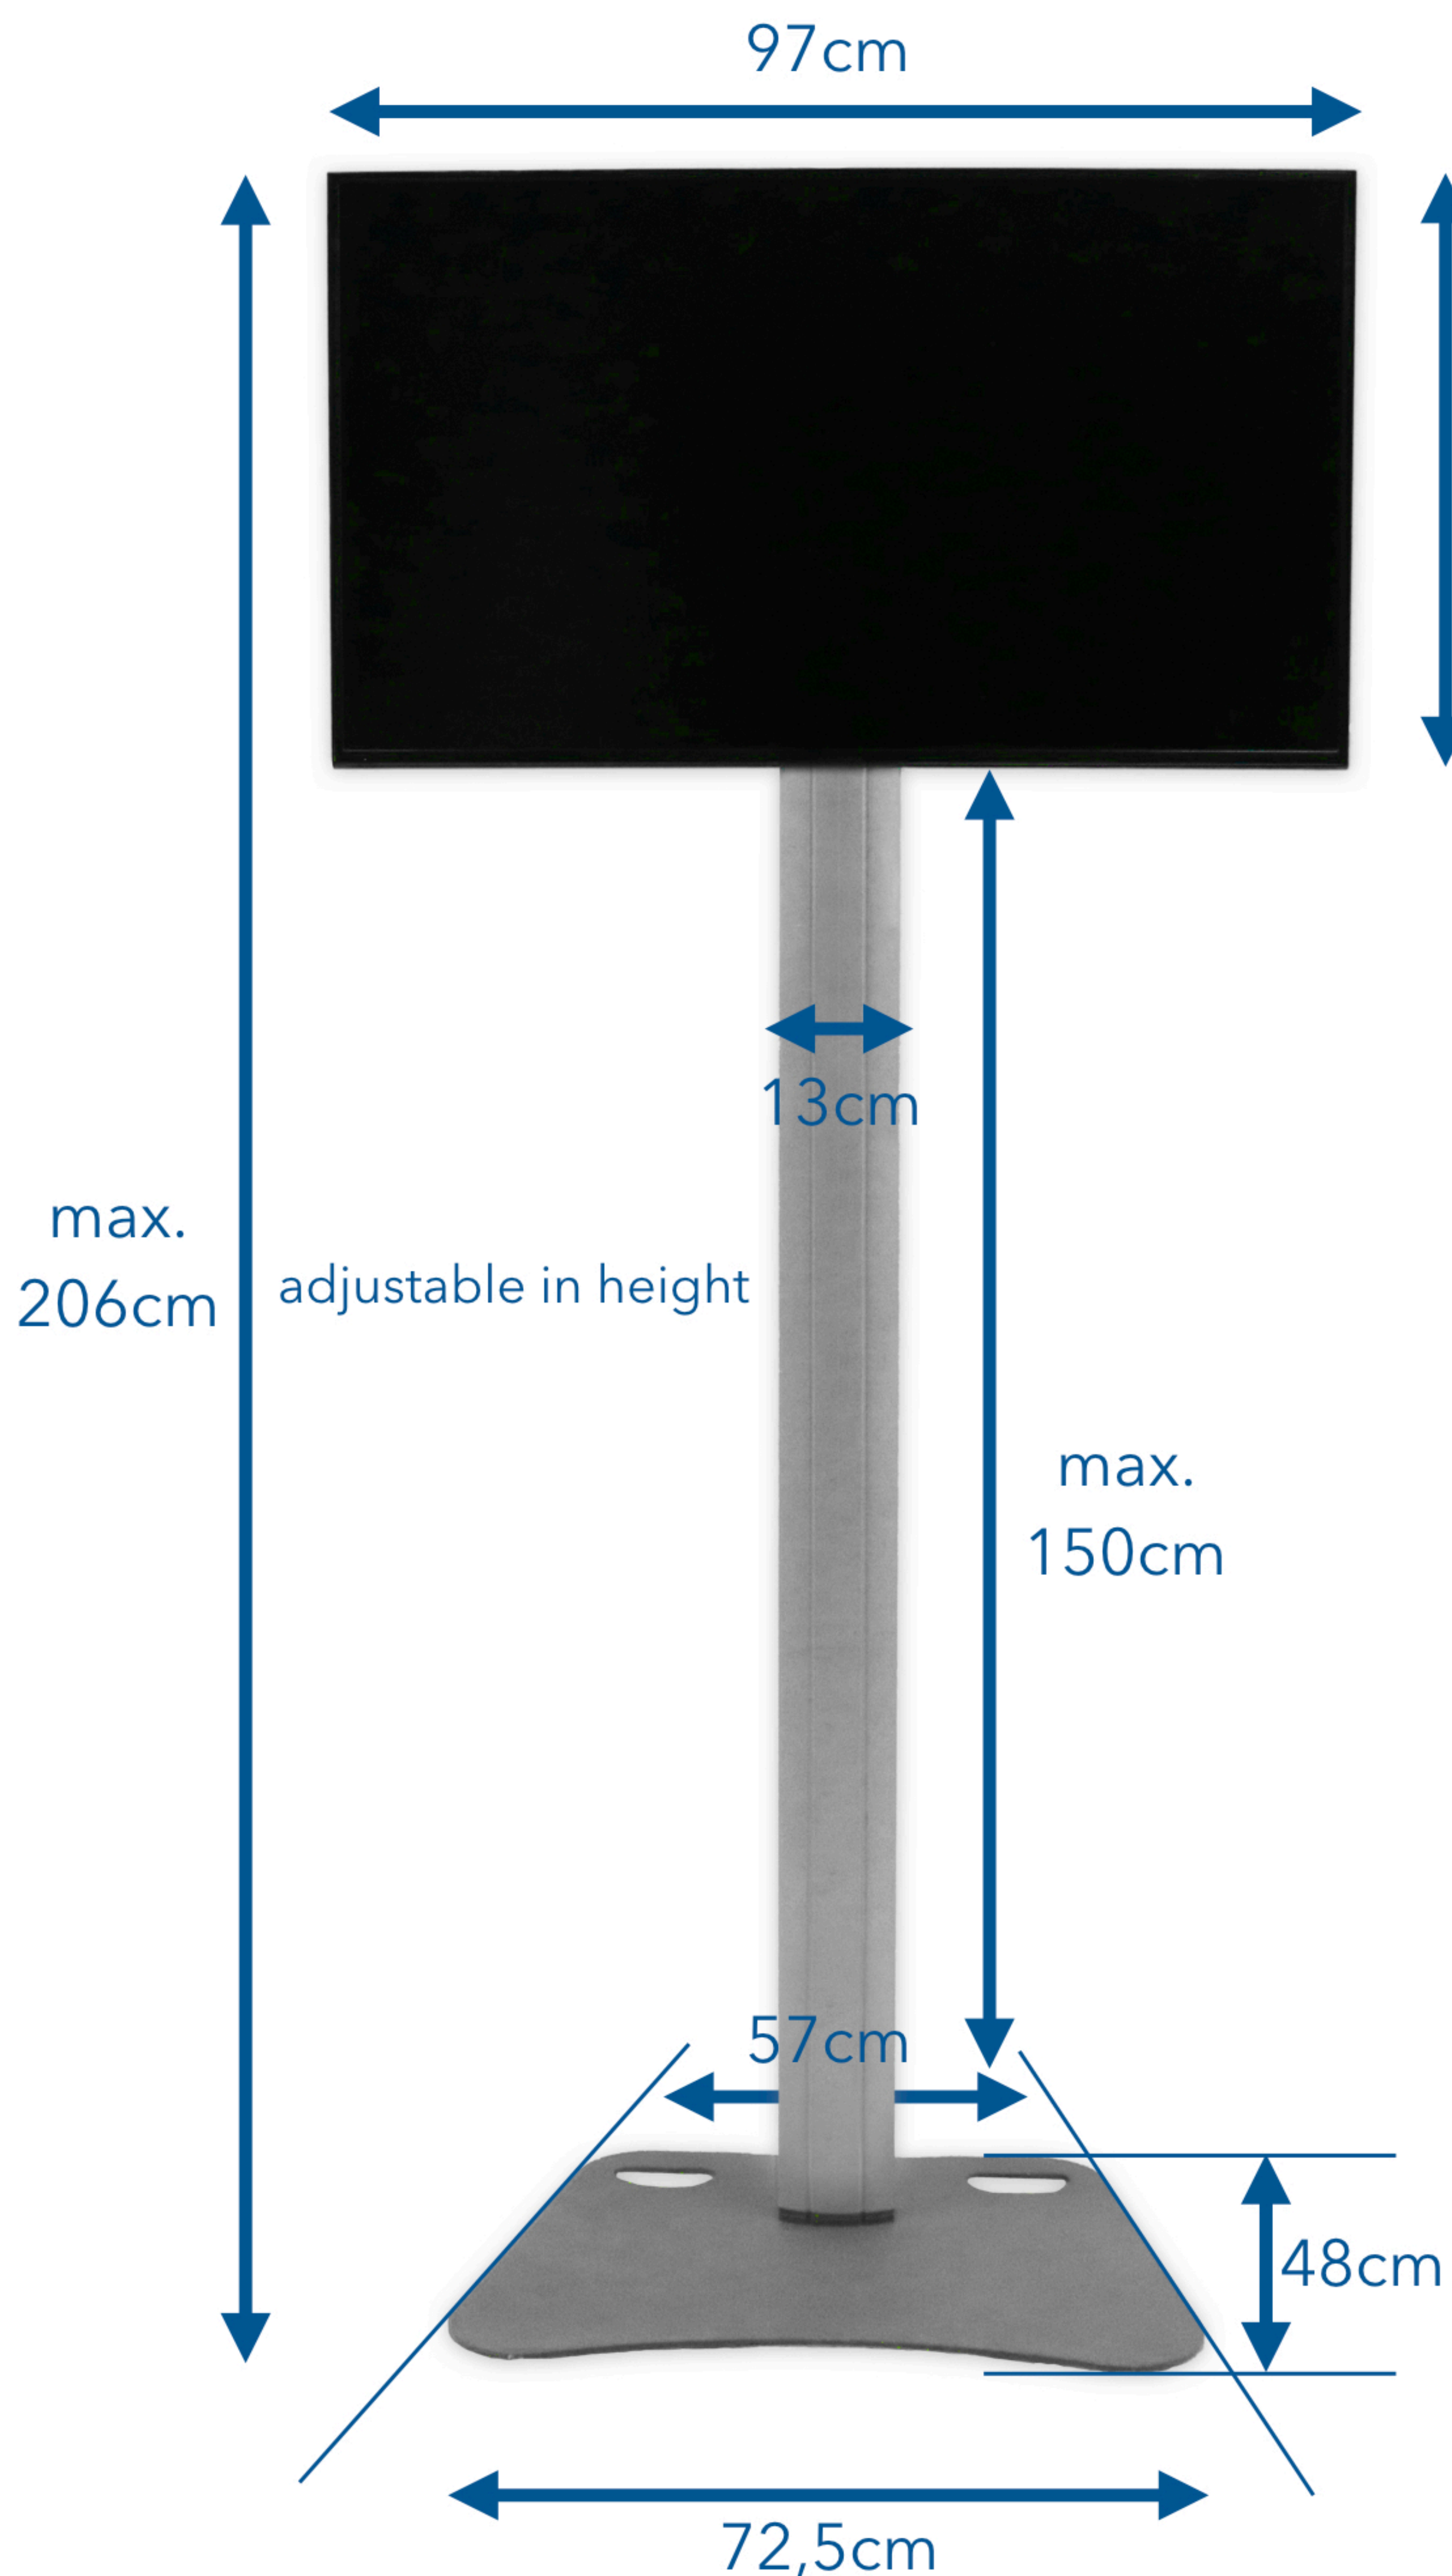

PROFESSIONAL

RENTAL · SALES · EVENT SOLUTIONS

SAMSUNG QM43N-43"(108cm)-UHD-LCD-MONITOR

Specs:

- Resolution: 3840*2160 (4K UHD)
- Operation Hour: 24/7
- Brightness (Typ.): 500 nit
- Weight: 9,9kg
- Portrait or Landscape Mode
- Built in Loudspeaker
- Inputs: DVI-D, Display Port 1.2 (1)
HDMI 2.0 (2)
HDCP2.2
USB 2.0 x 2

Transport-Cases for Screens:

	1 pc.:	4 pcs.:	10 pcs.:
W/D/H:	17,5/106/65,5	50/105,5/81	65/102/135
Weight:	23 kg	73 kg	175 kg

Transport-Cases for Stands:

	1 pc.:	2 pcs.:
W/D/H:	10/115/70	42/115/86
Weight:	60 kg	120 kg