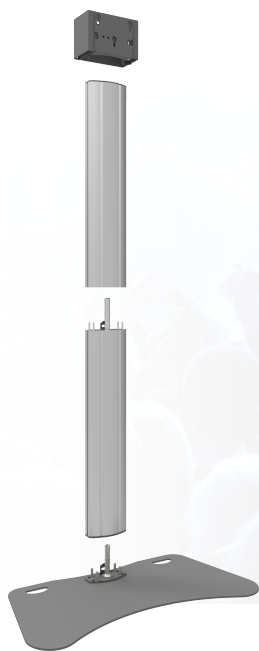

Divisible stand max. 65 inch

062.3000 Fully divisible stand for flat screens up to 90 inch, 85 kg, single construction

The SmartMetals fully divisible stand is particularly suitable for rental applications. Due to the stand being divided in 4 parts: the base plate, the column in two parts of 95cm and the stand head, the stand and the screen can be transported compact in a flightcase. Furthermore this stand has three separate cable ducts, the screen can be protected from theft by means of a padlock and it can be installed without using any tools. A screen mount with three point coupling bolts should be added, which can be chosen by looking at the weight and mounting pattern of the screen.

Divisible stand max. 65 inch

Features

Maximum length: 1900 mm
Weight: 67.00 kg
Colour: Dark-Grey & aluminium
Maximum load: 85 kg
Inch range: max. 90 inch

Mobile / fixed: Fixed
Height adjustment : Manual
Bracket/interface: Excluded
Mounting system: Three-point coupling
Cable duct: 15, 35, 15 mm Ø