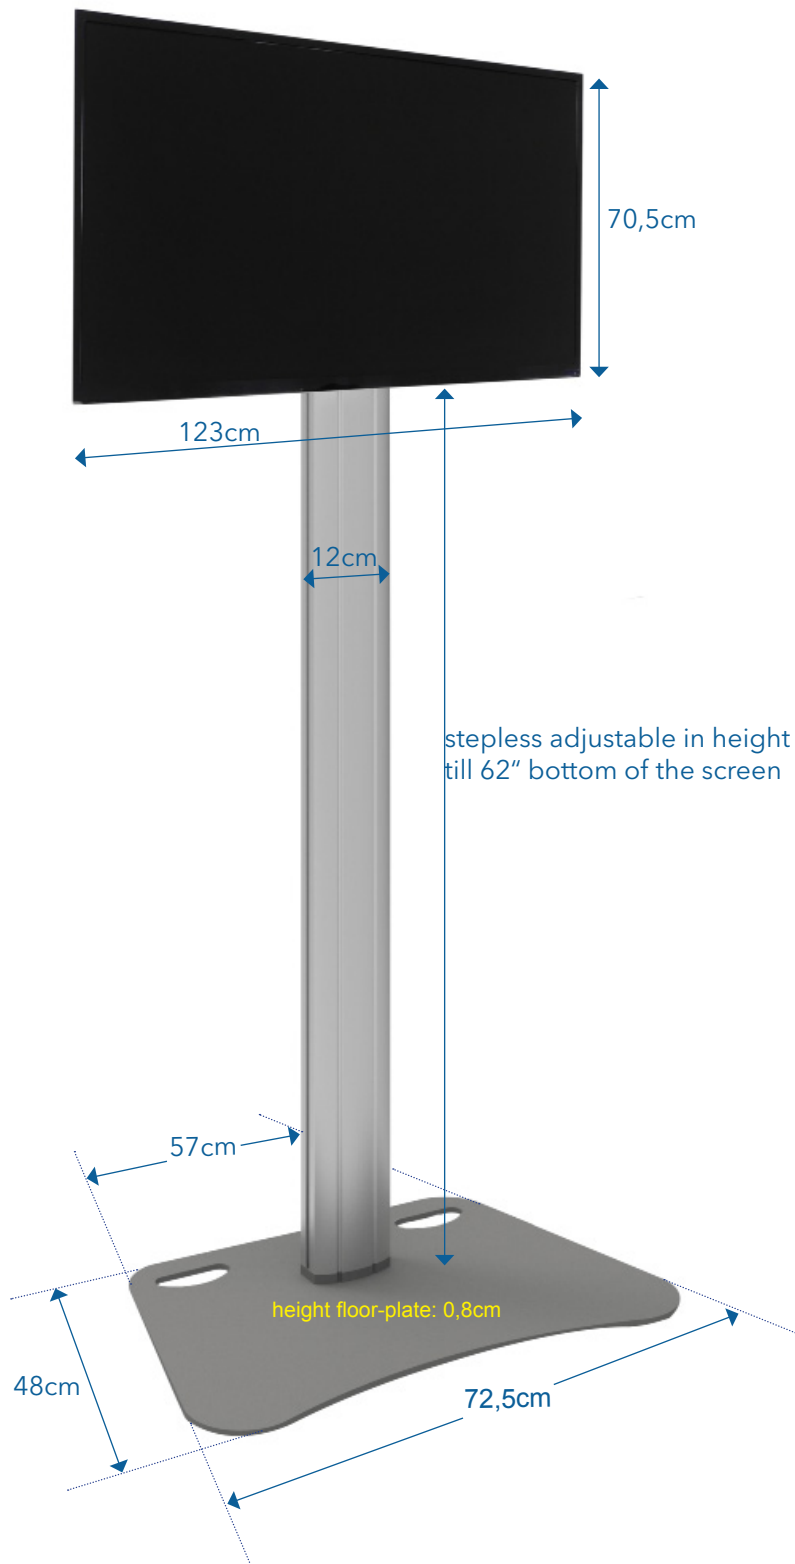

PROFESSIONAL

RENTAL · SALES · EVENT SOLUTIONS

Samsung LH55DBD LED LCD Screen HD 1920x1080

transport case for Samsung
LH55DBD - 2 pcs.:
w/d/h: 131 / 38 / 91,5cm
weight: 86kg

transport case for 2 stands light:
w/d/h: 114,5 / 36 / 68,5cm
weight: 60kg