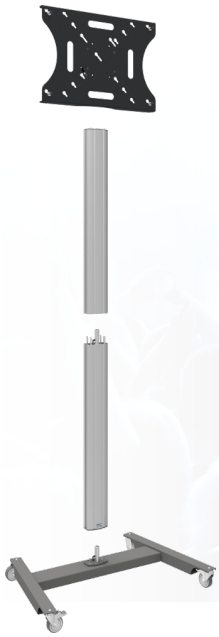

Divisible trolley

062.8545 Fully divisible trolley (Light Series)incl.bracket max.VESA 600x400

The SmartMetals fully divisible stand is particularly suitable for rental applications. Due to the stand being divided in 4 parts: the wheel frame, the column in two parts of 95cm and the VESA bracket, the stand and the screen can be transported compact in a flightcase. Furthermore this stand has three separate cable ducts, the flat panel can be fastened by means of coupling bolts and it can be installed without using any tools.

Divisible trolley

Features

Maximum length: 1902 mm (centre flat panel)

Weight: 36.00 kg

Colour: Dark grey, Aluminium

Maximum load: 30 kg

Screen position: Landscape, Portrait

Inch range: Max. 55 inch

Mobile / fixed: Mobile

Bracket/interface: Included

Type bracket/interface: VESA

Range bracket/interface: Max. VESA 600-400

Cable duct: 35 x 15 mm