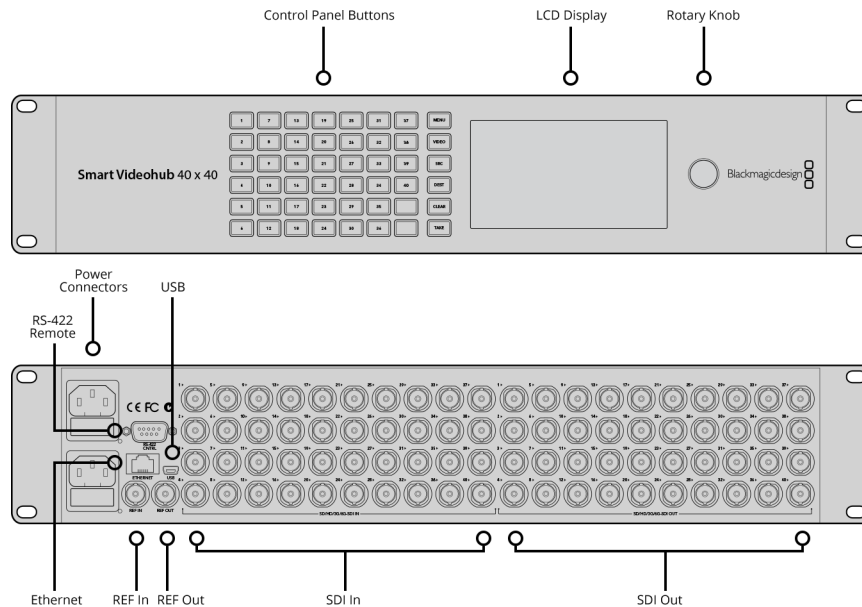

Smart Videohub 40x40

Advanced 40 x 40 multi format SD, HD and Ultra HD SDI router with built in video monitoring and spin knob control for visual routing so that you can quickly route your video by looking at it! Smart Videohub 40x40 fits a massive 80 multi rate 6G-SDI connections in a compact two rack unit size!

Control Panel Connection

Ethernet.

Serial Control Connection

DB-9 RS-422.

Multi Rate Support

Auto detection of SD, HD or 6G-SDI. Simultaneous routing of 4K, HD and SD video.

Updates

USB.

Router Control

40 buttons for local control of Videohub. 6 buttons and scroll wheel for control of LCD display or RJ45 Ethernet.

Router Configuration

Via front panel LCD or RJ45 Ethernet. USB for firmware updates and IP address setting only.

RS-422 Router Control

1 x input for controlling router crosspoint switching.

Standards

SD Video Standards

525i59.94 NTSC, 625i50 PAL

HD Video Standards

720p50, 720p59.94, 720p60
 1080p23.98, 1080p24, 1080p25,
 1080p29.97, 1080p30, 1080p50,
 1080p59.94, 1080p60
 1080PsF23.98, 1080PsF24, 1080PsF25,
 1080PsF29.97, 1080PsF30
 1080i50, 1080i59.94, 1080i60